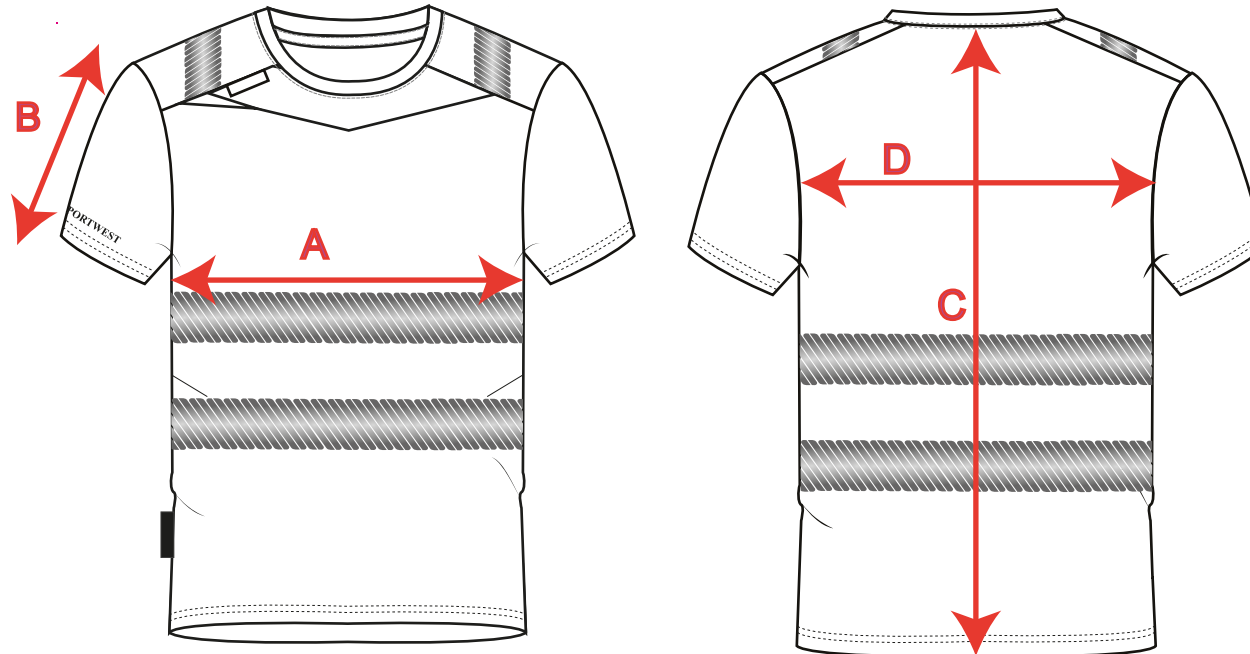

STYLE NO: DX413

DESCRIPTION: DX4 HIGH VIZ Tshirt

FABRIC: 100% Polyester Micro Birdeye
150g

COLOUR: Yellow/ Black
Orange/ Black

ALL MEASUREMENTS IN CM

AREA	TO FIT	S	M	L	XL	2XL	3XL	4XL
A	CHEST WIDTH (HALF)	50	54	58	64	68	72	76
C	OVERARM SLEEVE LENGTH- CROWN TO HEM	22.5	24	25.5	27	28.5	30	31.5
G	BACK LENGTH AT CB	73	74	75	76	77	78	79
P	ACROSS BACK 12CM DOWN FROM CB	40.2	42	43.8	45.6	48.4	50.2	52