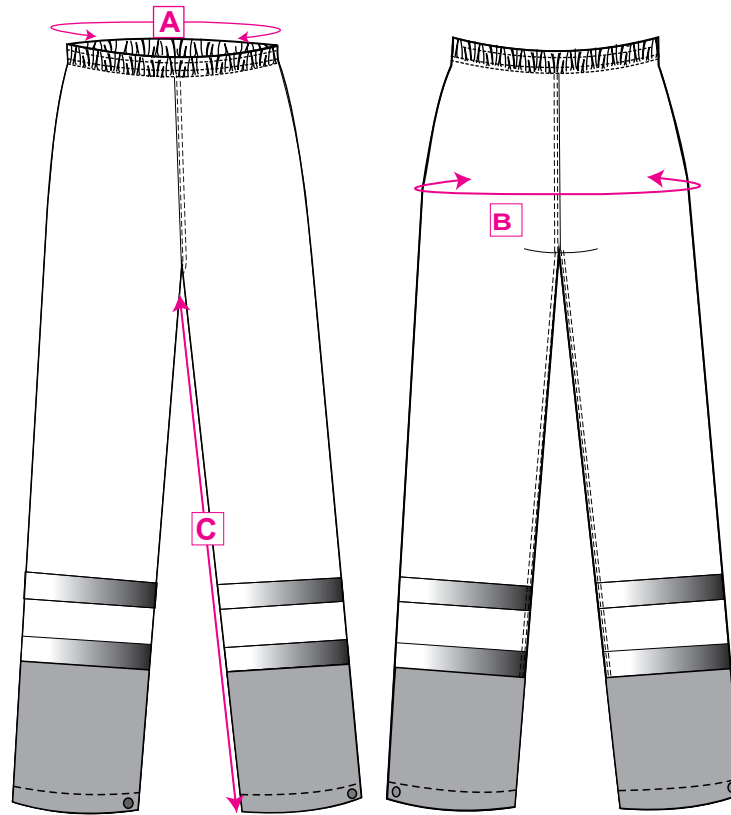

STYLE NO: H444

DESCRIPTION: Hi Vis Classic Contrast Trousers

To fit waist measurements to be taken flat		68 - 72	76-80	84-88	92-96	100-104	108-112	116-120	124-128	132-136	140-144	Tol
		XS	S	M	L	XL	XXL	3XL	4XL	5XL	6XL	
Waist Relaxed	A	56	64	72	80	88	96	104	112	120	128	1cm
Seat	G	102	110	118	126	134	142	150	158	166	174	1.5cm
Inside Leg (31" leg)	C	78	78	78	78	78	78	78	78	78	78	min